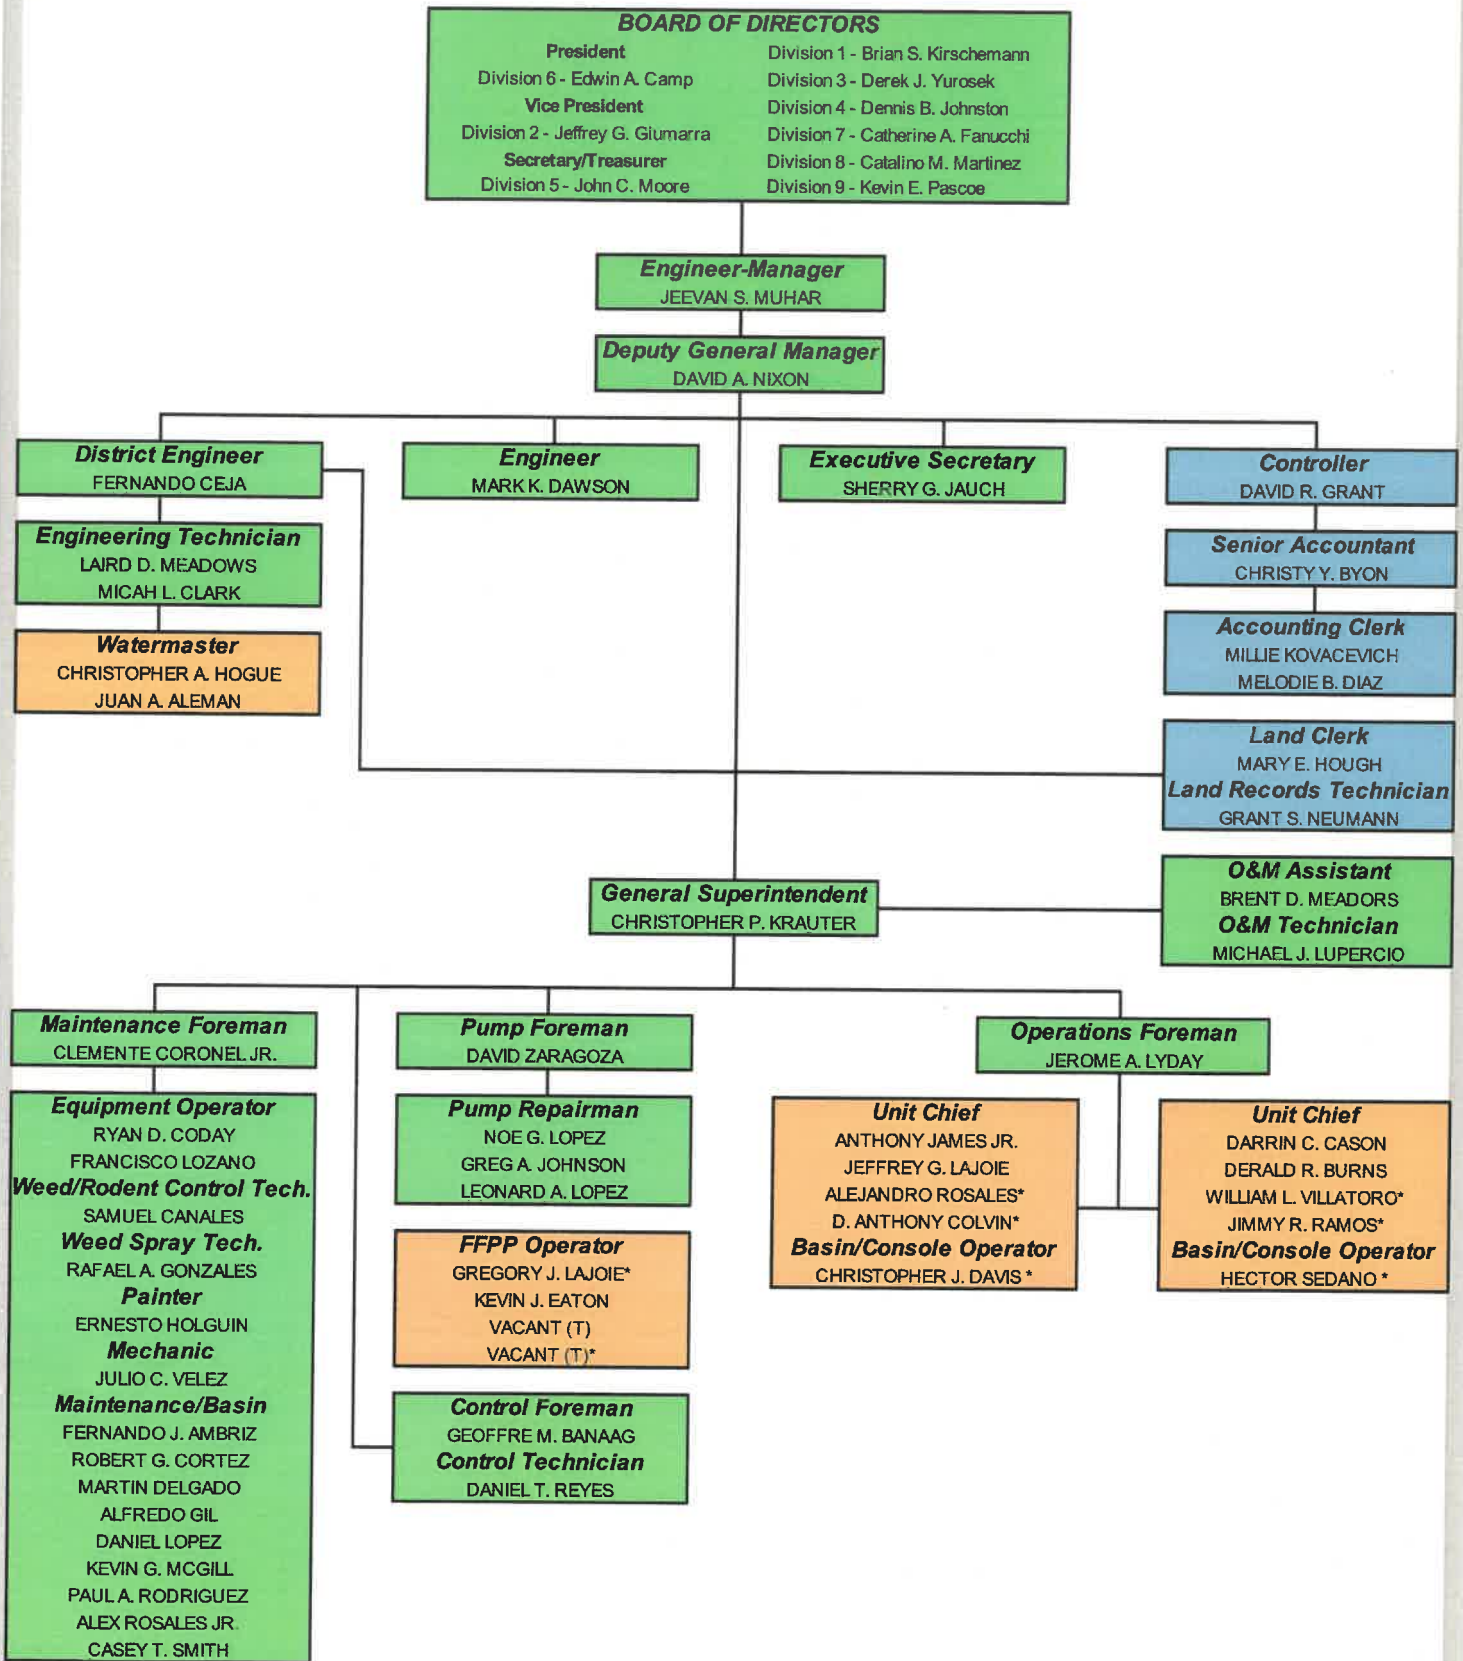

ARVIN-EDISON WATER STORAGE DISTRICT ORGANIZATIONAL CHART

52 Full Time Employees
 0 Vacant Positions
 2 Vacant Temporary Positions
 54 Total Positions

* Night Shift
 12 Hour Personnel
 (T) Temporary (District)
 (A) Agency Temporary

Located in the Bakersfield office