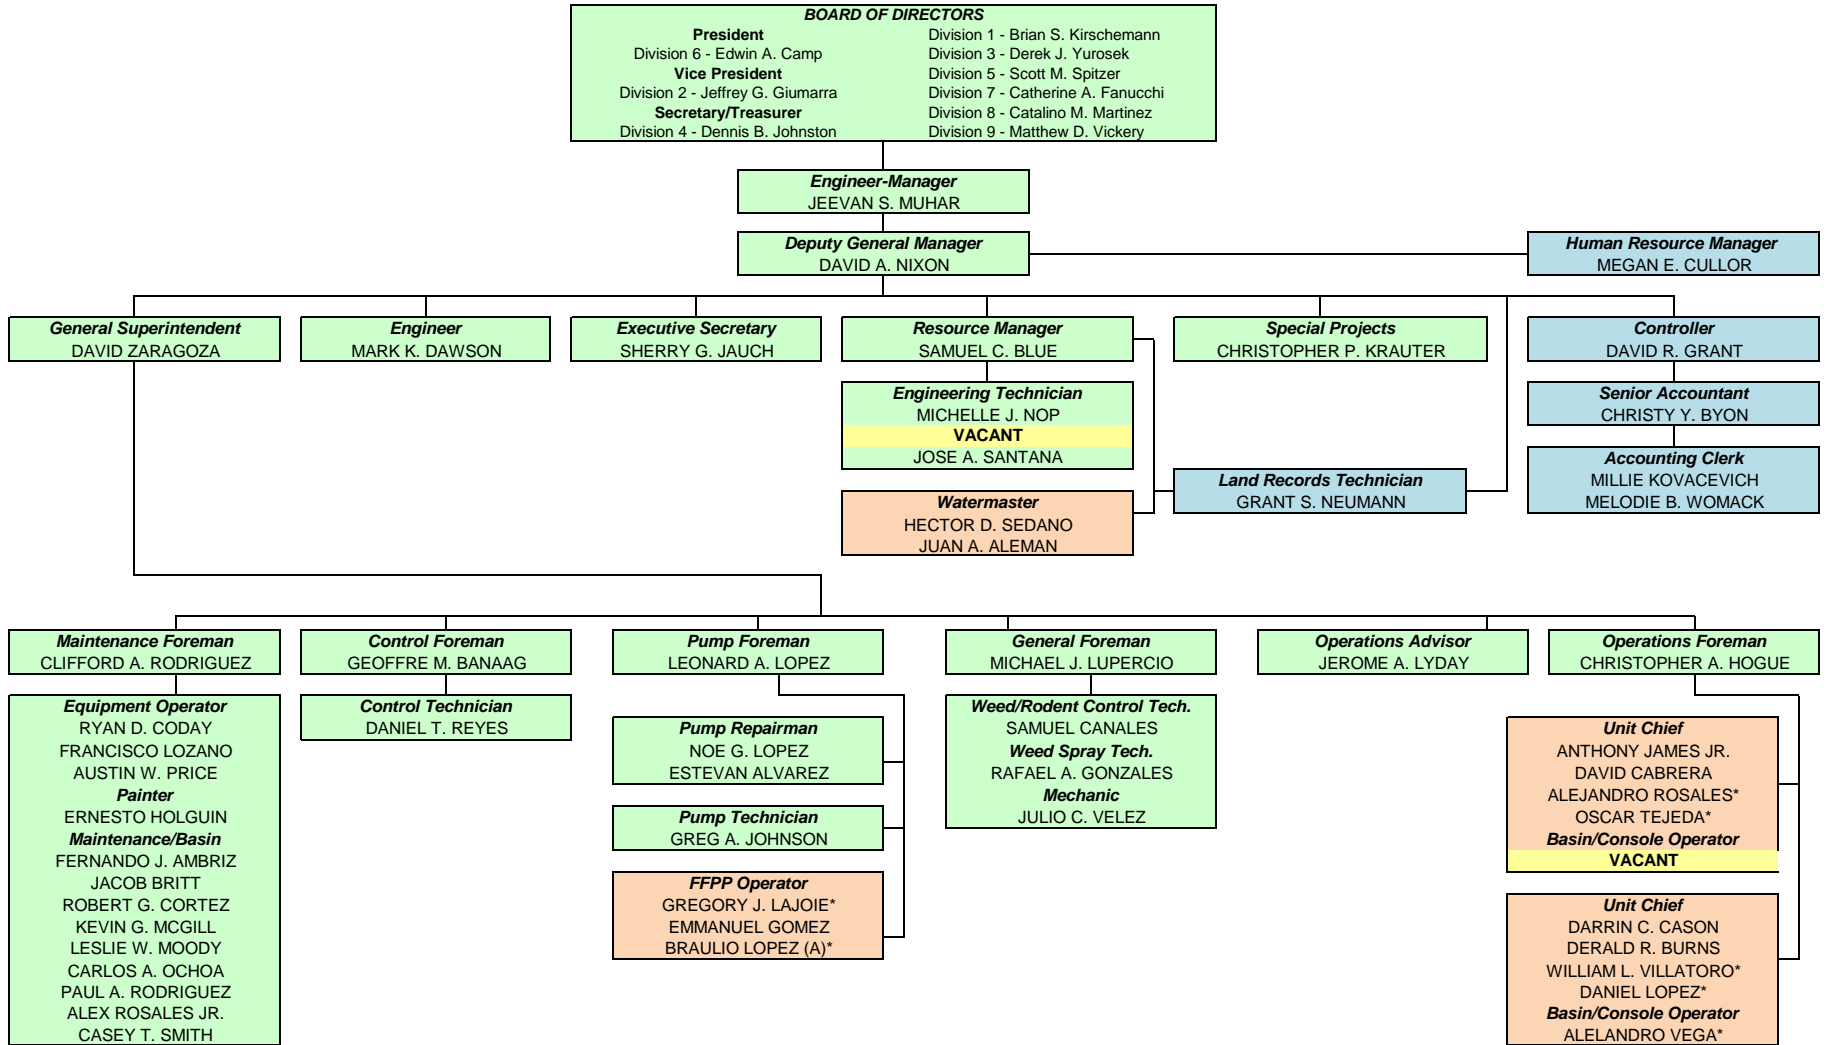

**ARVIN-EDISON WATER STORAGE DISTRICT  
ORGANIZATIONAL CHART**

54 Regular Full Time Employees	Employees Located in the Bakersfield Office
1 Temporary Employees	12 Hour Personnel
2 Vacant Positions	* Night Shift
57 Total Positions	(T) Temporary (District)
	(A) Temporary (Agency)